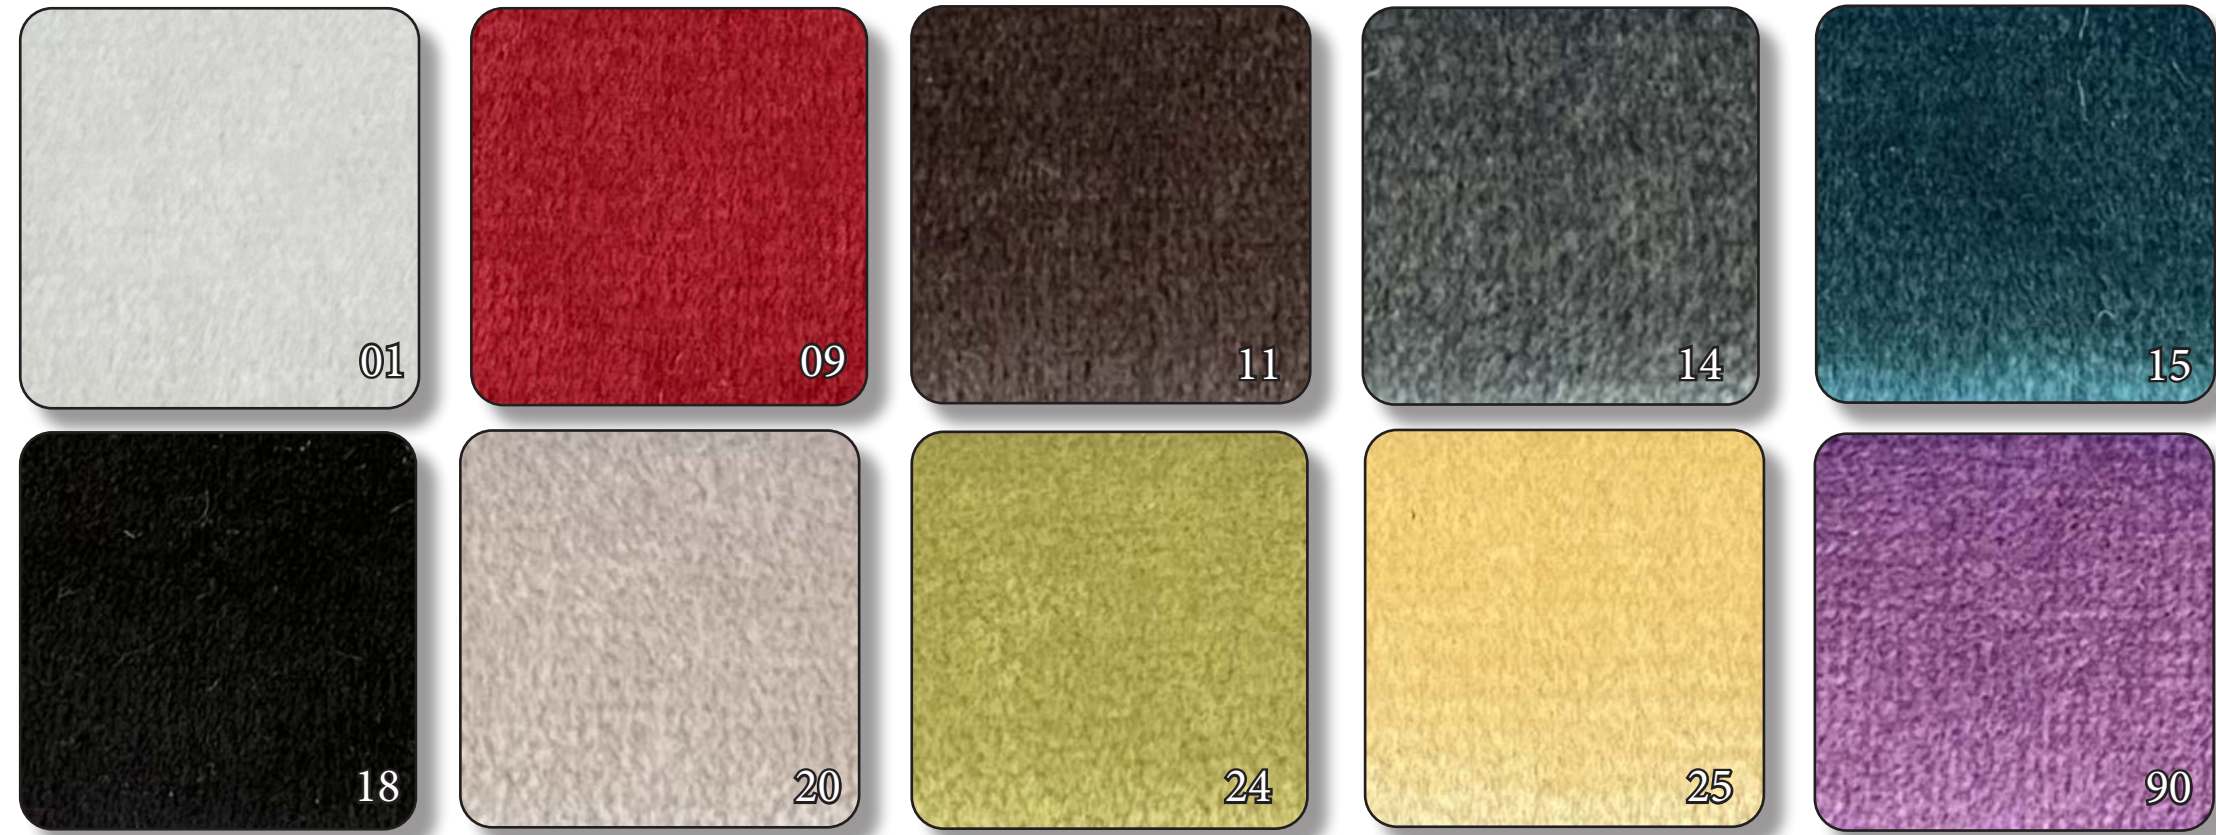

HONEYMOON

Cat. STANDARD

COMPOSITION
WEIGHT
MARTINDALE
CARE

100%PL
500GR/MTL
100.000

Note: Due to variations in computer screens, we cannot guarantee that colours shown here are truly representative of our products.